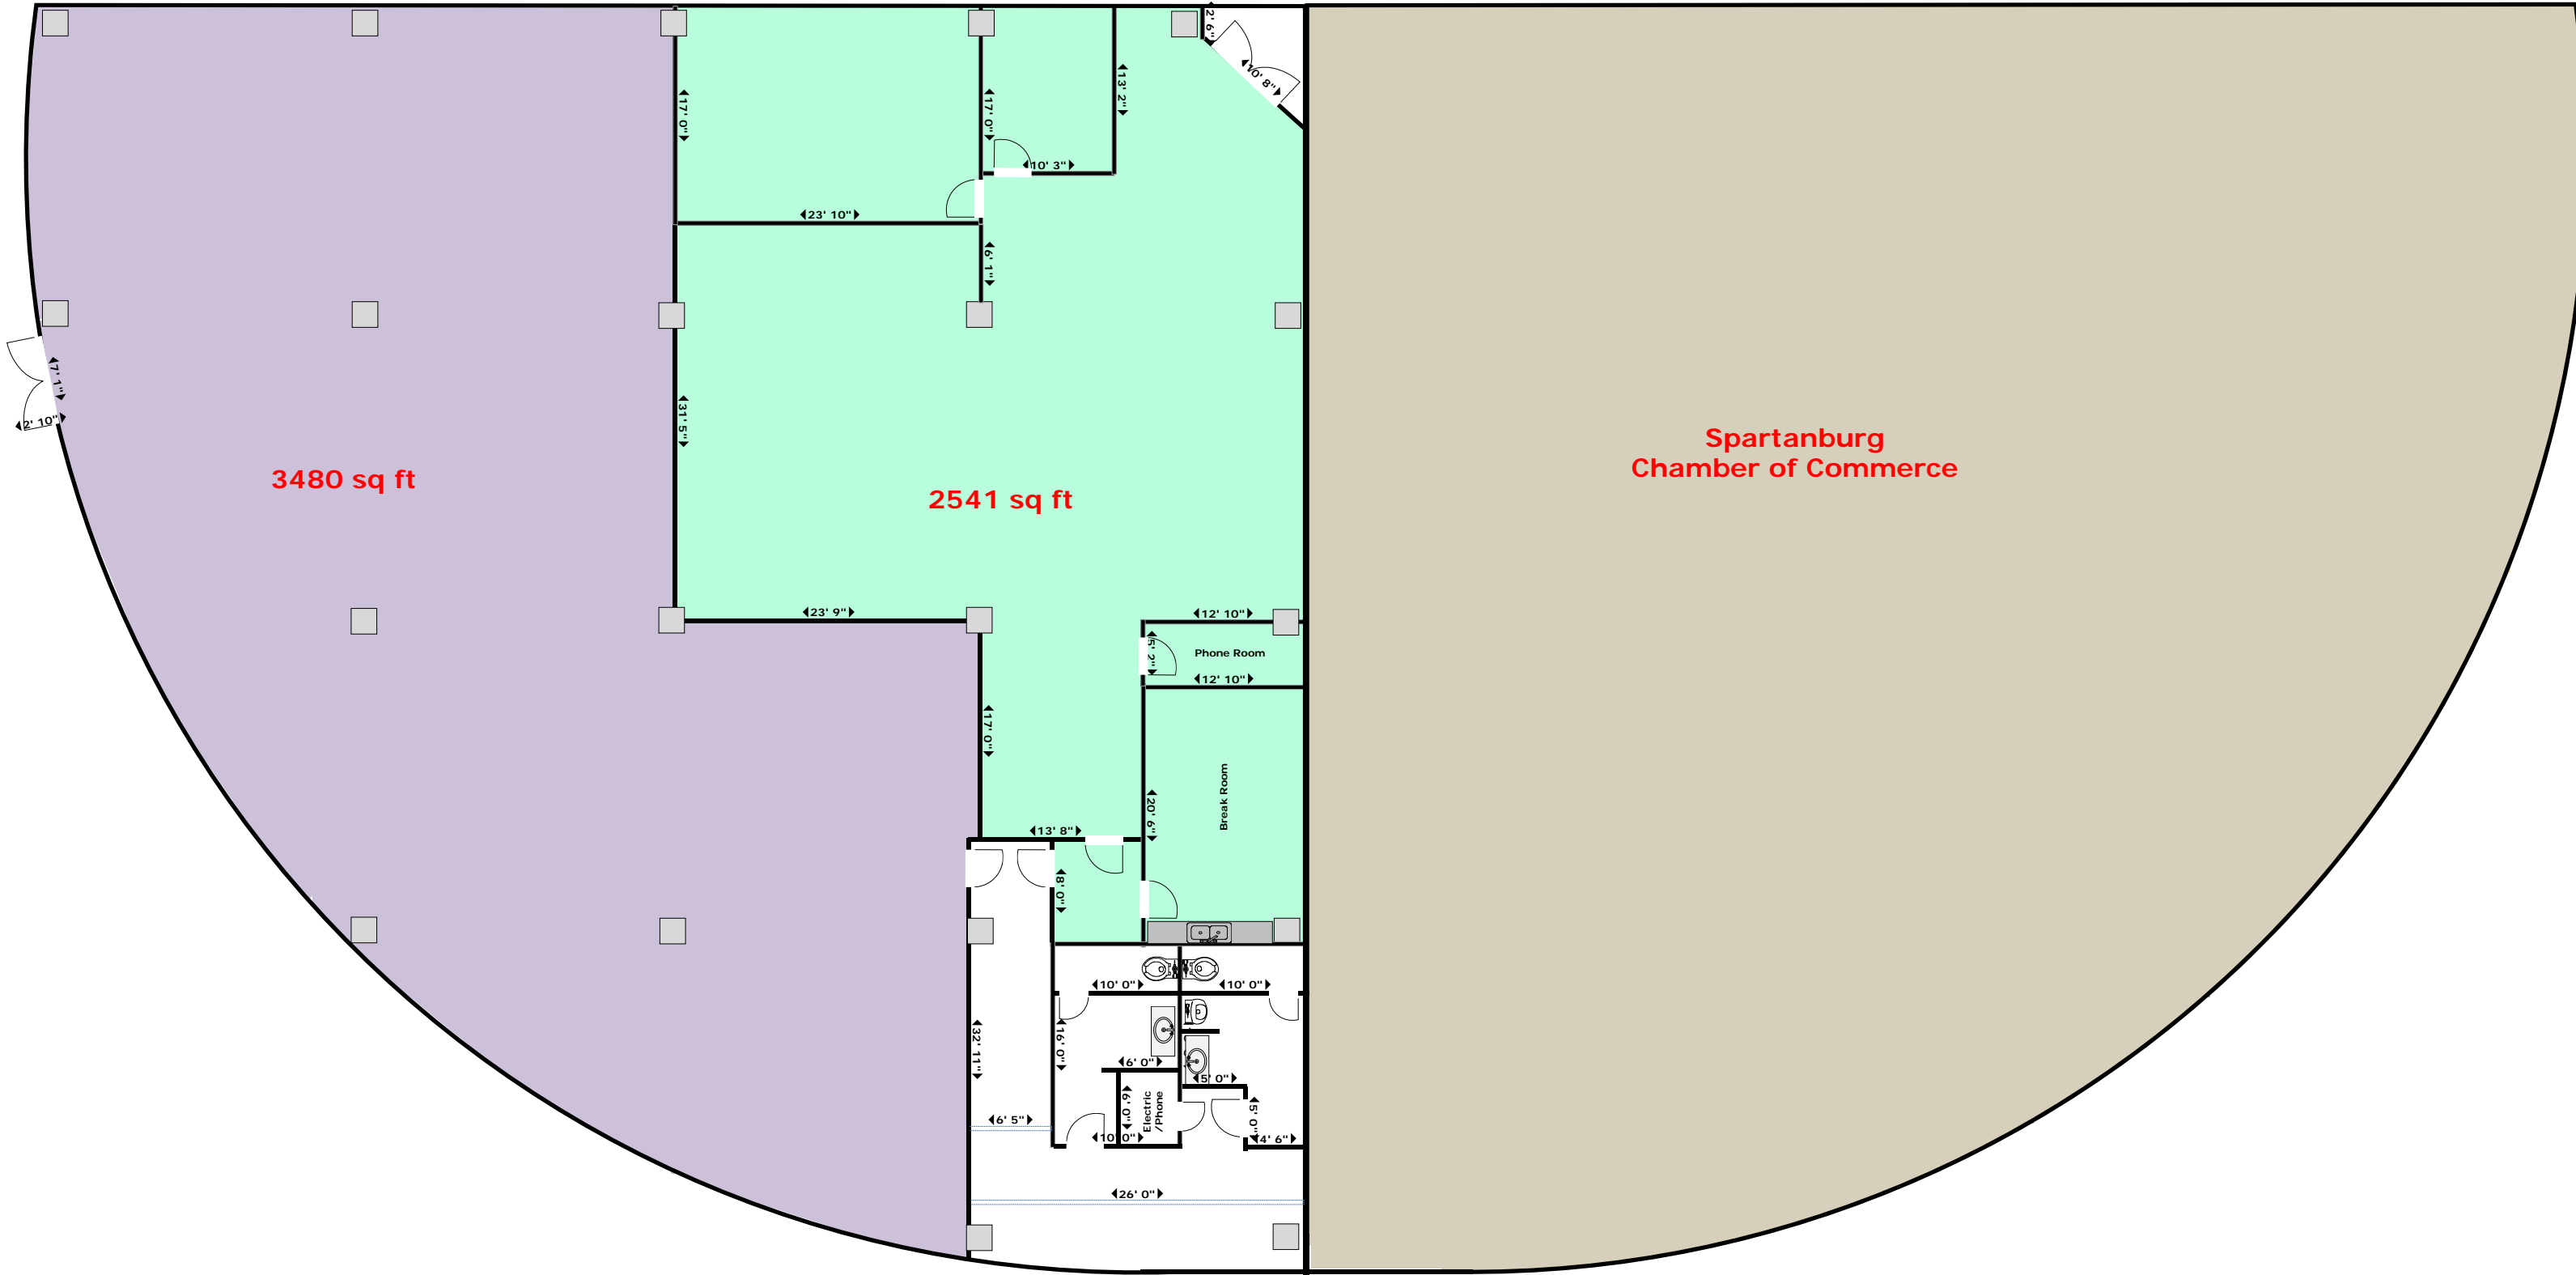

The International Center - 101 N. Pine St., Spartanburg, SC

The International Center - Brown & Brown Building

- Available Space
- Common Areas
- Occupied Space