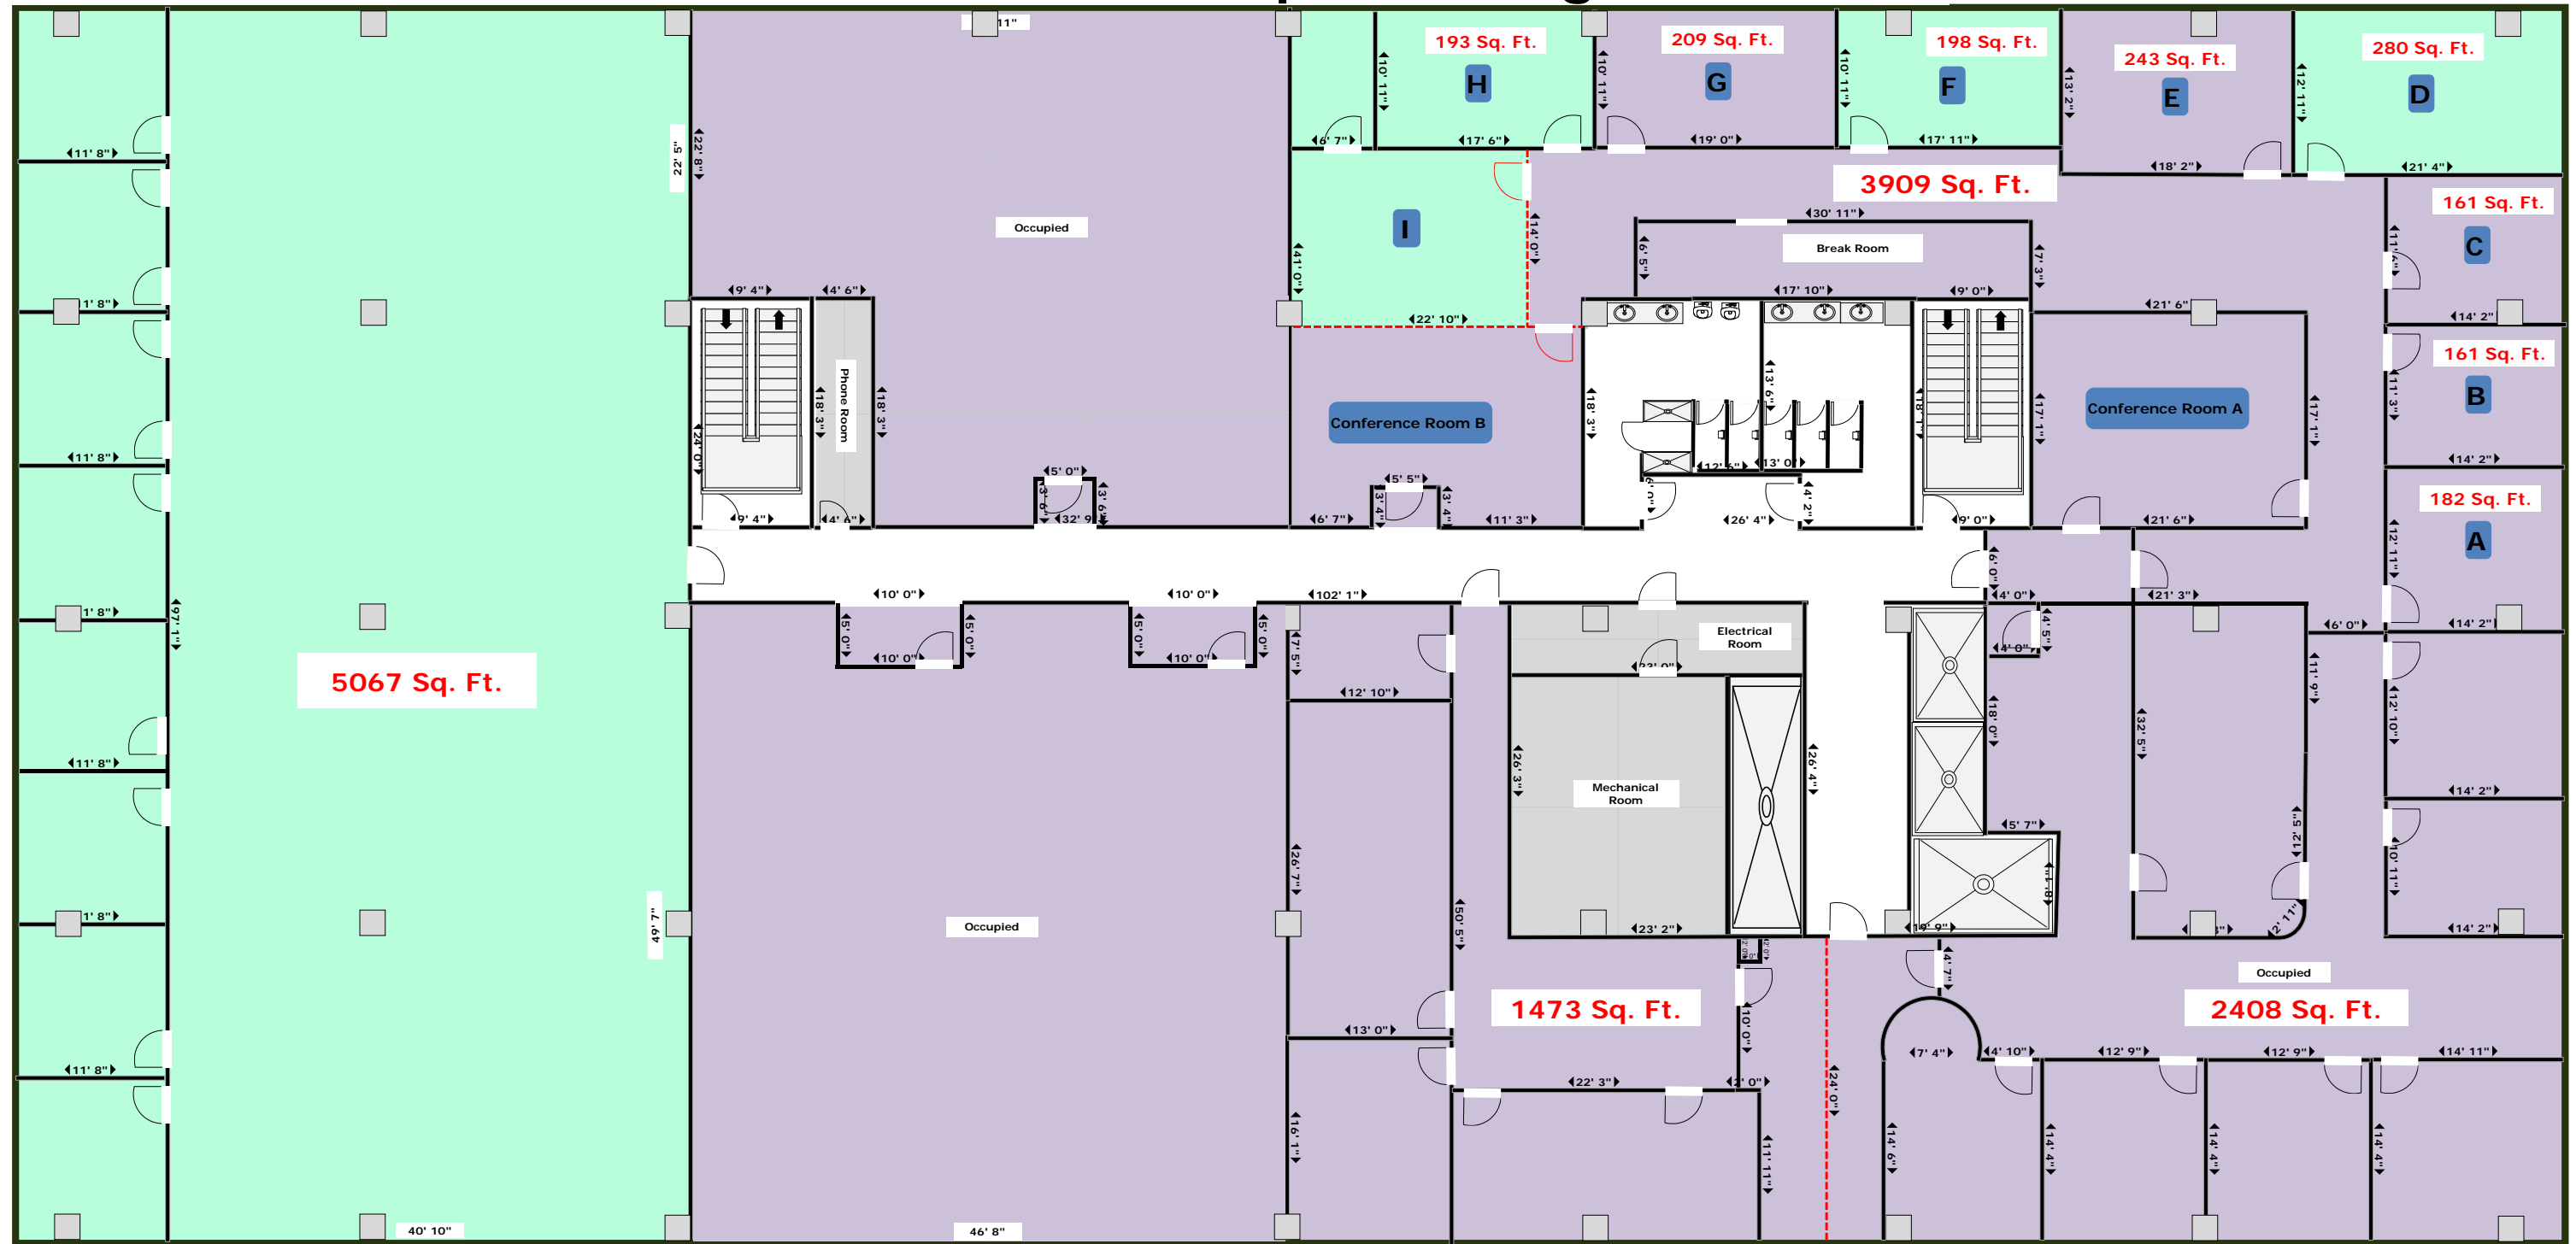

The International Center - 101 N. Pine St., Spartanburg, SC

The International Center - 4th Floor

- Available Space
- Common Areas
- Occupied Space

Last Updated
03/22/2010